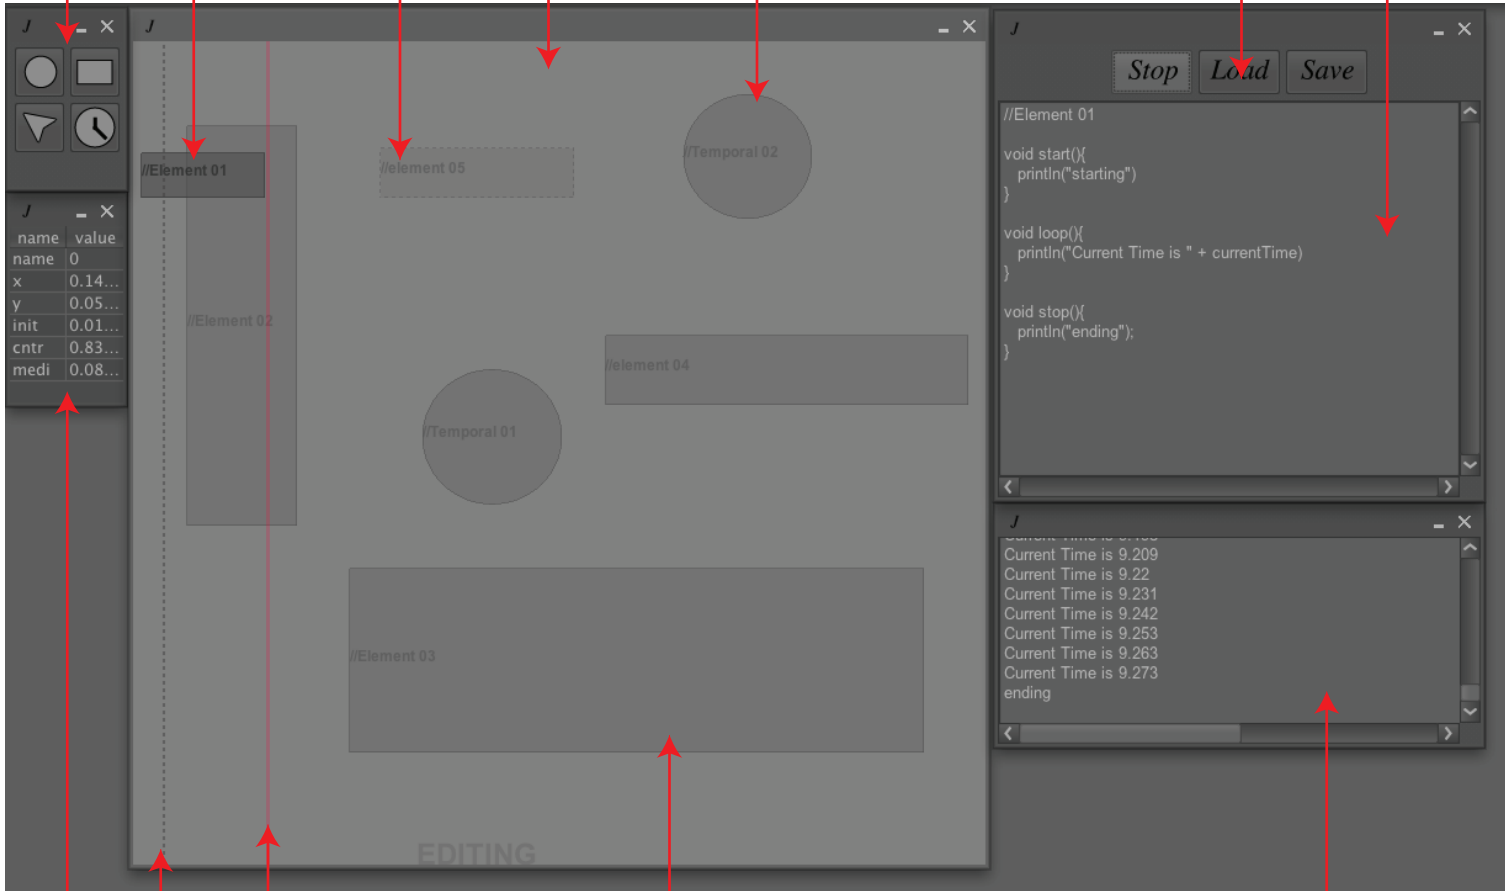

Tools pallet

Timeline & spatial area

Selected object

Spatial element

Control Window

Element with errors

Control and file buttons

Current time

Starting point

Temporal element

Console window

Information window